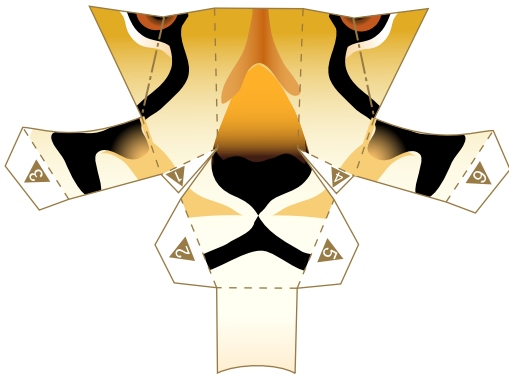

PAPER CRAFT

Cheetah

Classification: Mammal, Carnivore, Cat Family
Height: 120 to 150 cm
Weight: 30 to 65 kg
Habitat: Western Asia, central Asia, India, Africa
Population: 12,000 to 15,000

The cheetah is the fastest of all land animals, capable of running at speeds up to 120 kph. Cheetahs have slim bodies, long legs, long tails, and high shoulders. A cheetah cannot retract its claws, so they are always out to grip the earth like spikes on a runner's shoes. The cheetah's broad chest holds a large heart and lungs. All these different features of a cheetah's body work together to help it run. Clearly, cheetahs were born to run fast. However, cheetahs can only maintain their top speed for a distance of about 500 meters, and in fact often fail to catch their prey.

HEAD

⇒ Do not glue areas marked with an arrow; instead, insert these parts into their mating parts, in the direction indicated by the arrow.

FRONT LEG (Left)

SNOUT

FRONT LEG (Right)

BODY

△ HIND LEGS

△ HIND LEGS

△ HIND LEGS

⇨ Do not glue areas marked with an arrow; instead, insert these parts into their mating parts, in the direction indicated by the arrow.

Glue tabs △1 through △4, after all other tabs have been glued to the proper parts.

HIND LEG (Left)

TAIL