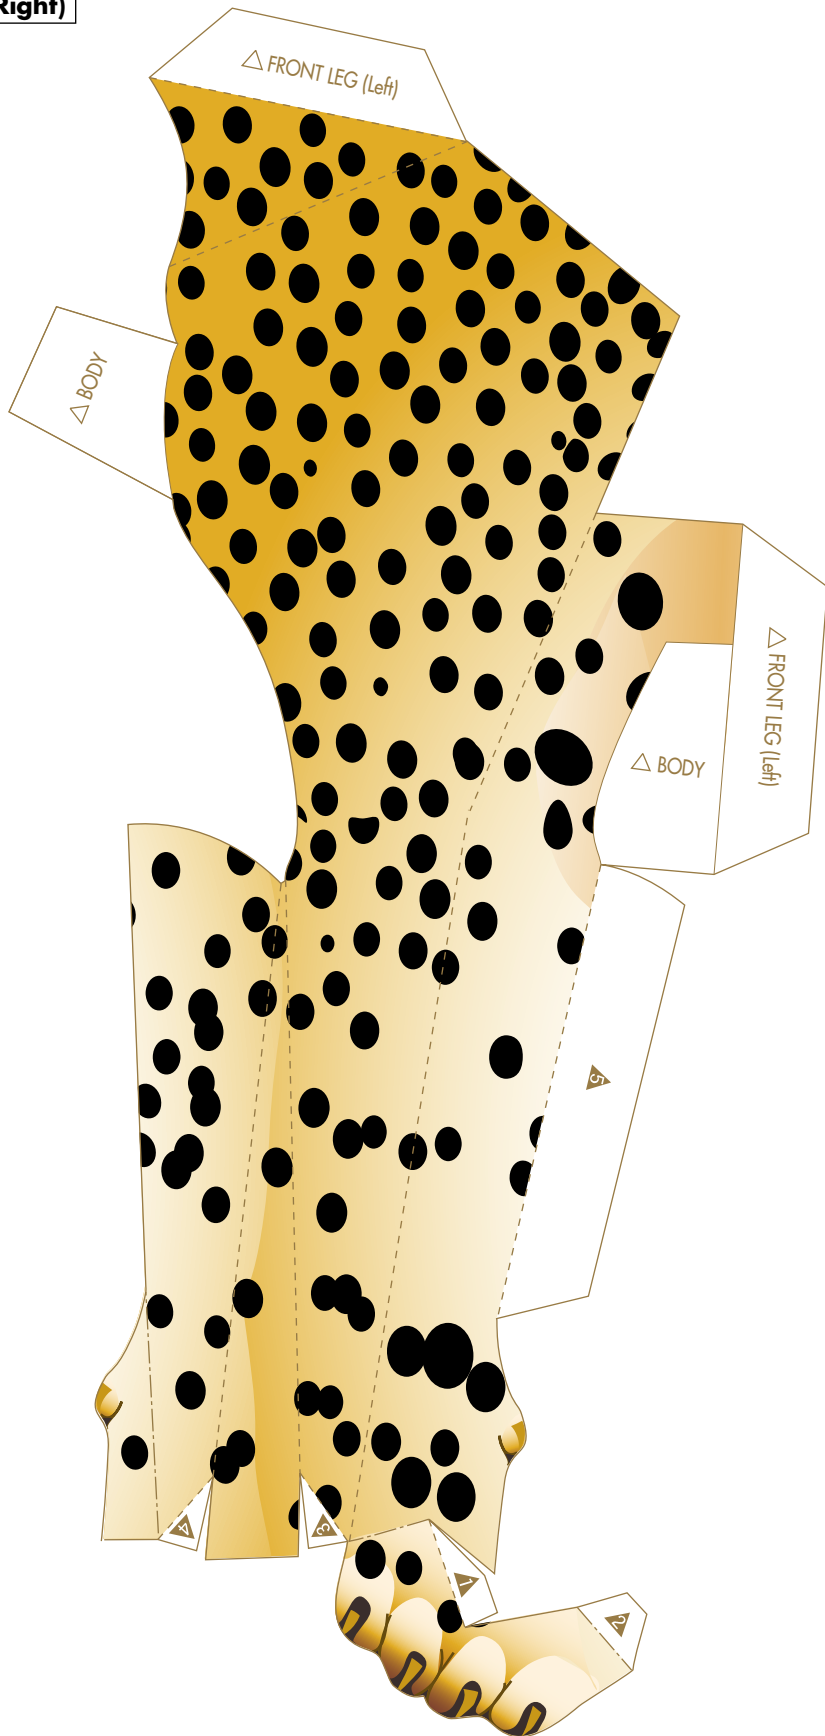

PAPER CRAFT

Cheetah

Classification: Mammal, Carnivore, Cat Family
Height: 120 to 150 cm
Weight: 30 to 65 kg
Habitat: Western Asia, central Asia, India, Africa
Population: 12,000 to 15,000

The cheetah is the fastest of all land animals, capable of running at speeds up to 120 kph. Cheetahs have slim bodies, long legs, long tails, and high shoulders. A cheetah cannot retract its claws, so they are always out to grip the earth like spikes on a runner's shoes. The cheetah's broad chest holds a large heart and lungs. All these different features of a cheetah's body work together to help it run. Clearly, cheetahs were born to run fast. However, cheetahs can only maintain their top speed for a distance of about 500 meters, and in fact often fail to catch their prey.

HEAD

⇒ Do not glue areas marked with an arrow; instead, insert these parts into their mating parts, in the direction indicated by the arrow.

FRONT LEG (Left)

SNOUT

FRONT LEG (Right)

BODY

△ HIND LEGS

△ HIND LEGS

△ HIND LEGS

⇨ Do not glue areas marked with an arrow; instead, insert these parts into their mating parts, in the direction indicated by the arrow.

Glue tabs △1 through △4, after all other tabs have been glued to the proper parts.

HIND LEG (Left)

TAIL