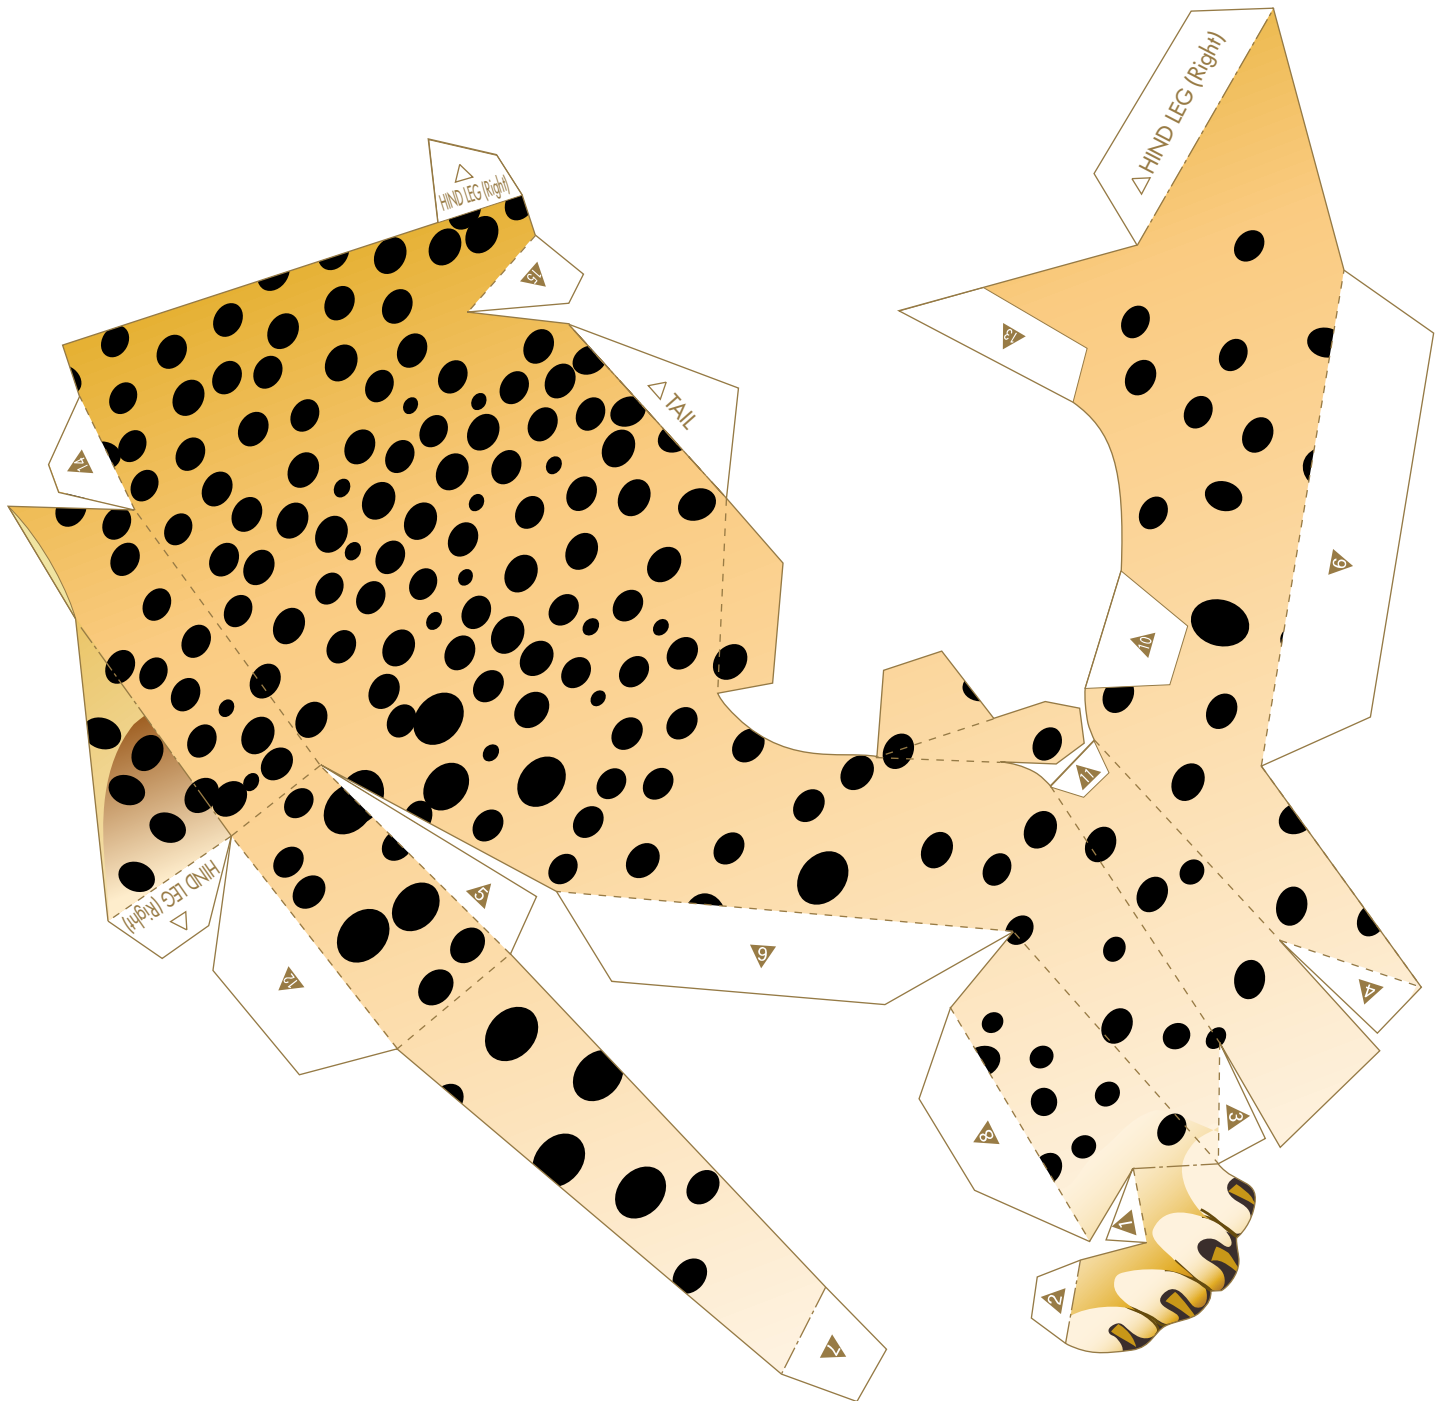

PAPER CRAFT

Cheetah

Classification: Mammal, Carnivore, Cat Family
Height: 120 to 150 cm
Weight: 30 to 65 kg
Habitat: Western Asia, central Asia, India, Africa
Population: 12,000 to 15,000

The cheetah is the fastest of all land animals, capable of running at speeds up to 120 kph. Cheetahs have slim bodies, long legs, long tails, and high shoulders. A cheetah cannot retract its claws, so they are always out to grip the earth like spikes on a runner's shoes. The cheetah's broad chest holds a large heart and lungs. All these different features of a cheetah's body work together to help it run. Clearly, cheetahs were born to run fast. However, cheetahs can only maintain their top speed for a distance of about 500 meters, and in fact often fail to catch their prey.

HEAD

⇒ Do not glue areas marked with an arrow; instead, insert these parts into their mating parts, in the direction indicated by the arrow.

FRONT LEG (Left)

SNOUT

FRONT LEG (Right)

BODY

△ HIND LEGS

△ HIND LEGS

△ HIND LEGS

⇨ Do not glue areas marked with an arrow; instead, insert these parts into their mating parts, in the direction indicated by the arrow.

Glue tabs △1 through △4, after all other tabs have been glued to the proper parts.

HIND LEG (Left)

TAIL