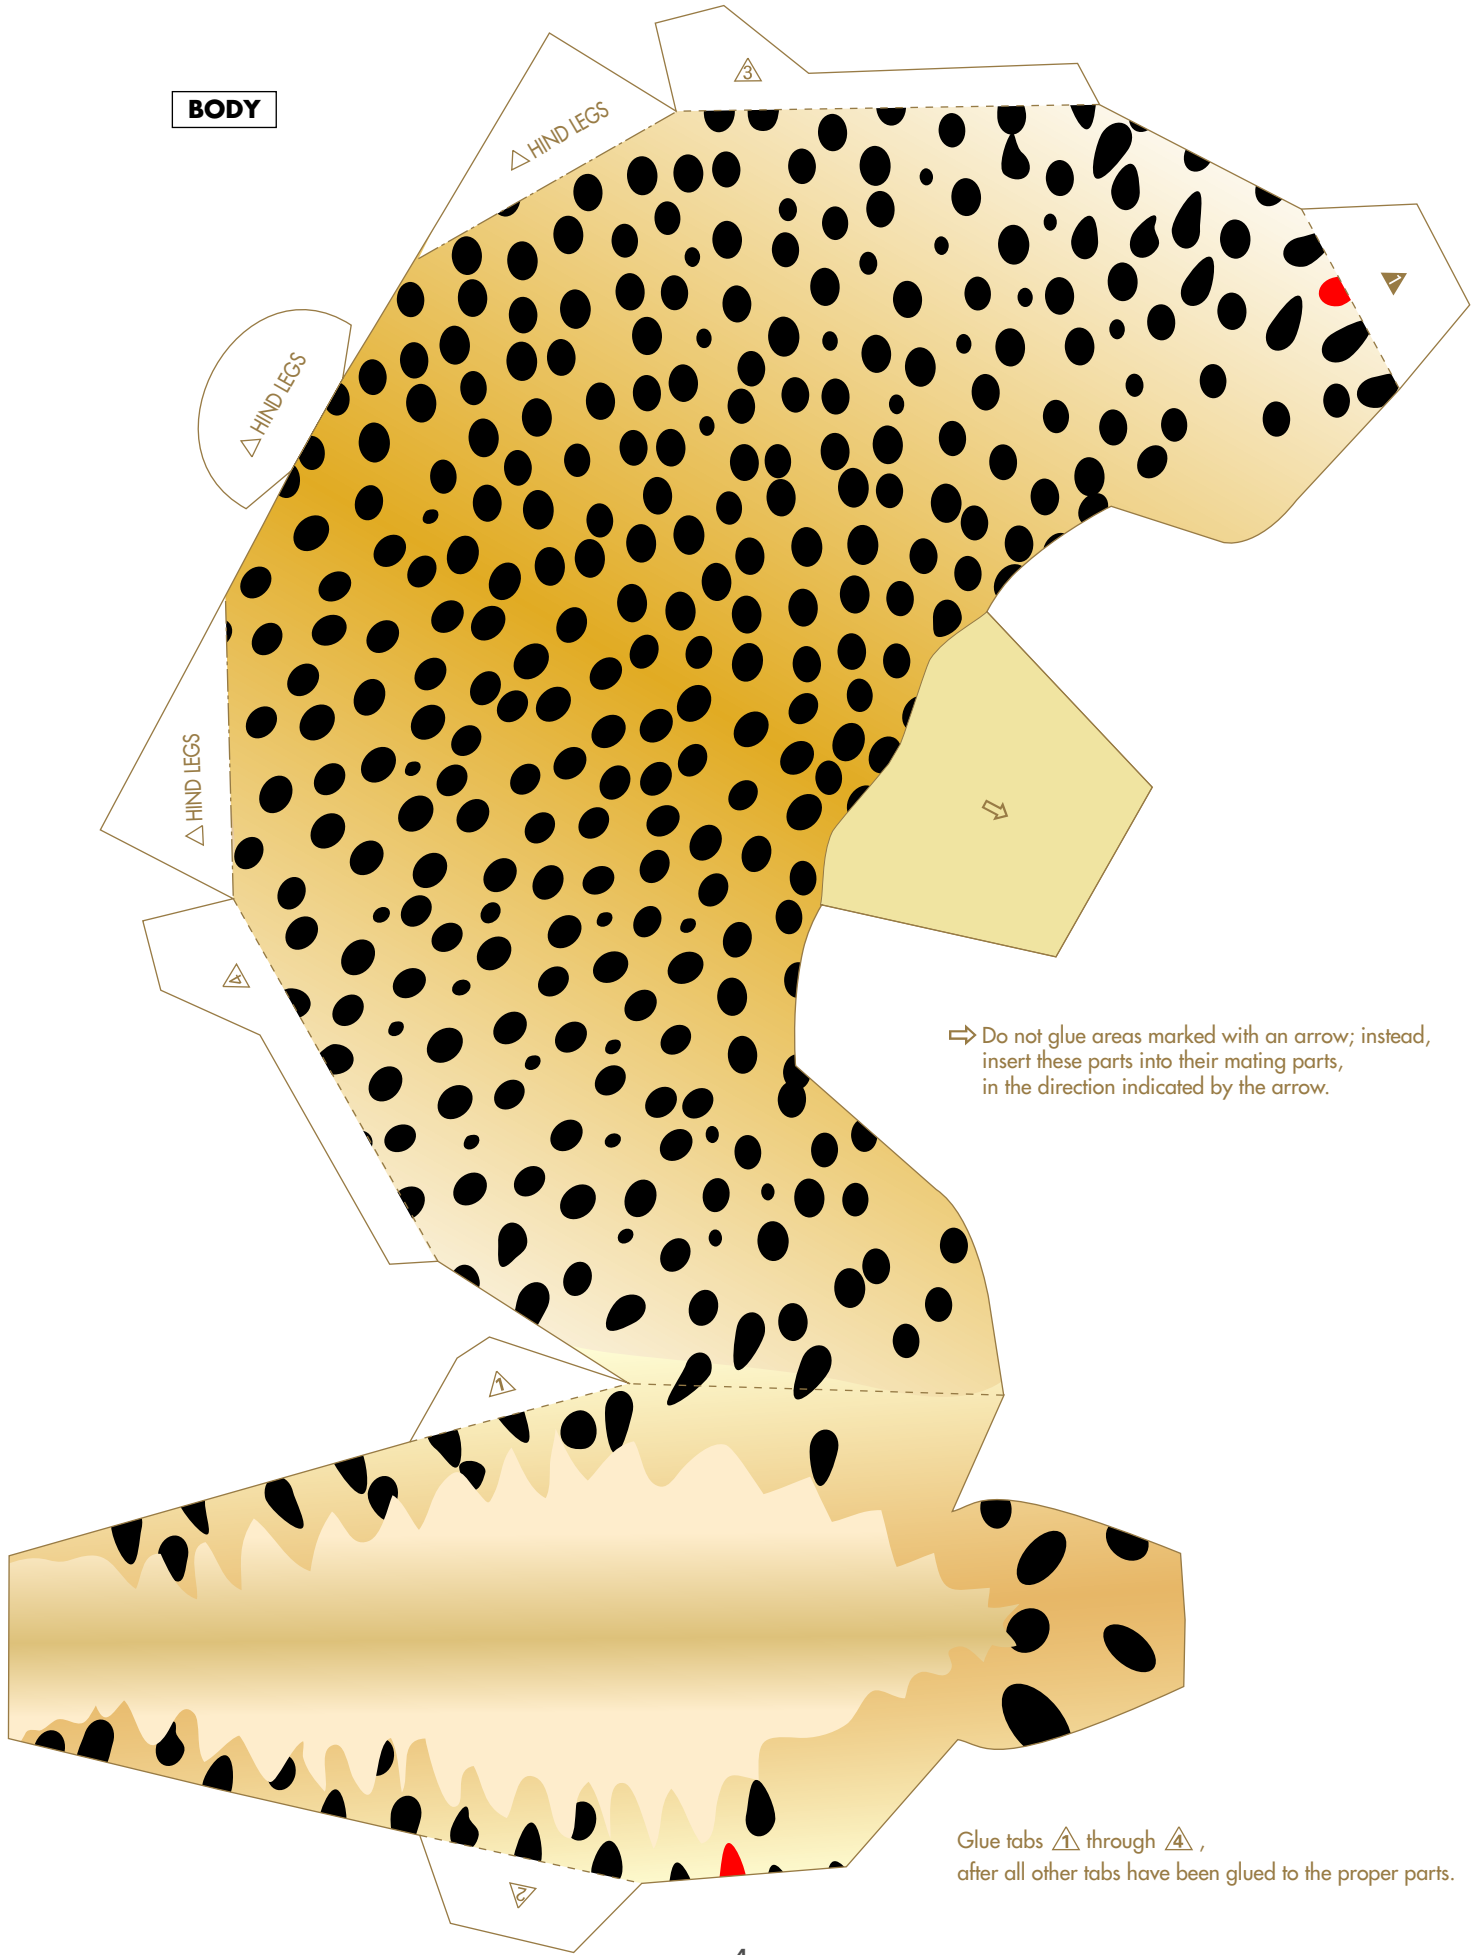

PAPER CRAFT

Cheetah

Classification: Mammal, Carnivore, Cat Family
Height: 120 to 150 cm
Weight: 30 to 65 kg
Habitat: Western Asia, central Asia, India, Africa
Population: 12,000 to 15,000

The cheetah is the fastest of all land animals, capable of running at speeds up to 120 kph. Cheetahs have slim bodies, long legs, long tails, and high shoulders. A cheetah cannot retract its claws, so they are always out to grip the earth like spikes on a runner's shoes. The cheetah's broad chest holds a large heart and lungs. All these different features of a cheetah's body work together to help it run. Clearly, cheetahs were born to run fast. However, cheetahs can only maintain their top speed for a distance of about 500 meters, and in fact often fail to catch their prey.

HEAD

⇒ Do not glue areas marked with an arrow; instead, insert these parts into their mating parts, in the direction indicated by the arrow.

FRONT LEG (Left)

SNOUT

FRONT LEG (Right)

BODY

△ HIND LEGS

△ HIND LEGS

△ HIND LEGS

⇨ Do not glue areas marked with an arrow; instead, insert these parts into their mating parts, in the direction indicated by the arrow.

Glue tabs △1 through △4, after all other tabs have been glued to the proper parts.

HIND LEG (Left)

TAIL